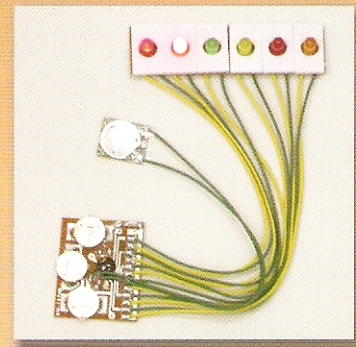

Professional in design & manufacturing of melody, speech, light & sound effect modules for Booklet & all purposes.

專業設計製造書簿LED發光器及發聲器, 玩具機芯
及各類不同之錄音器及收音器等.....

KW 128
VOICE + RECORDING

KW 02C
LED + MELODY

KW 81 MELODY
78 X 33 X 7 mm
Removal Battery

KW 161 LED
69 X 40 X 8 mm
Removal Battery

KW 117AB LED

KW 160
VOICE + RECORDING
69 X 40 X 8 mm
Removal Battery

KW 83F
LIGHT SENSOR + MELODY

KW 82 LED
95 X 35 X 7 mm
Removal Battery